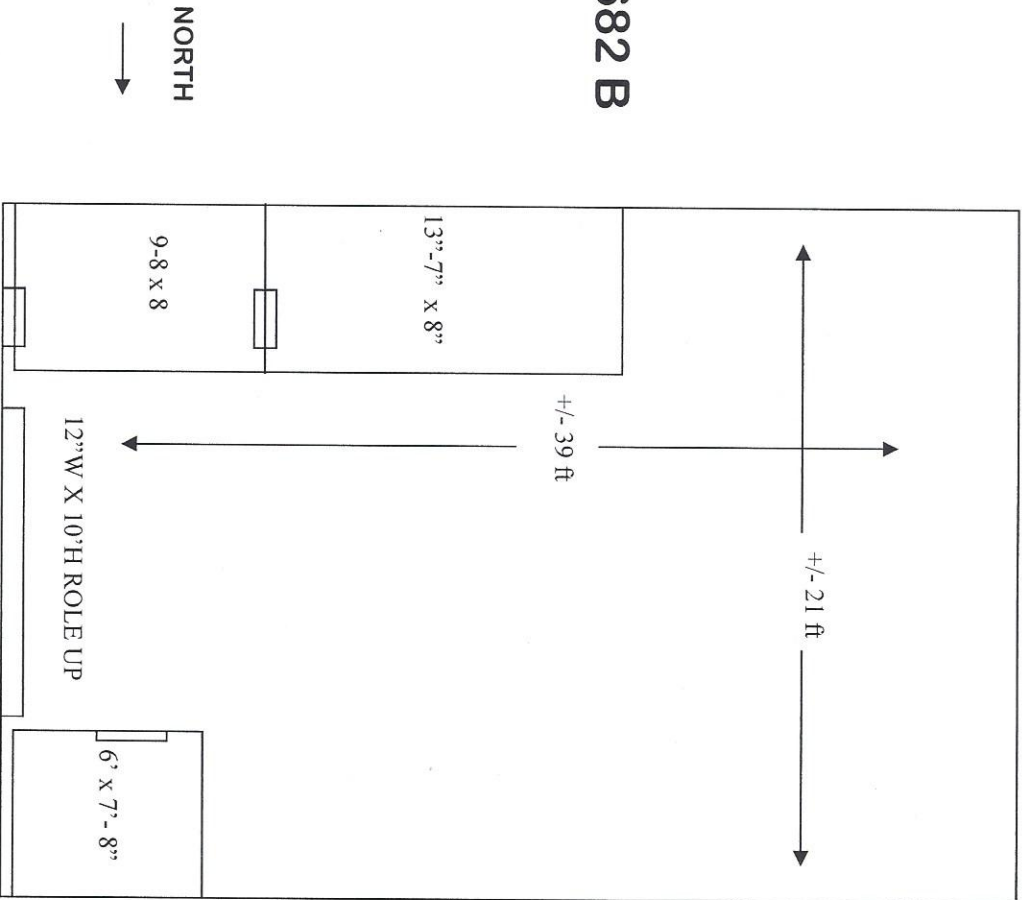

**UNIT LAYOUT: 4682 Main Unit B
Springfield, OR**

AVAILABLE NOW!

Unit 4682 B

NOTE: Not to Scale. All measurements are "approximate". User to verify dimensions, door, window, fixture locations, and any other information contained in this document as accurate or suitable for their use.