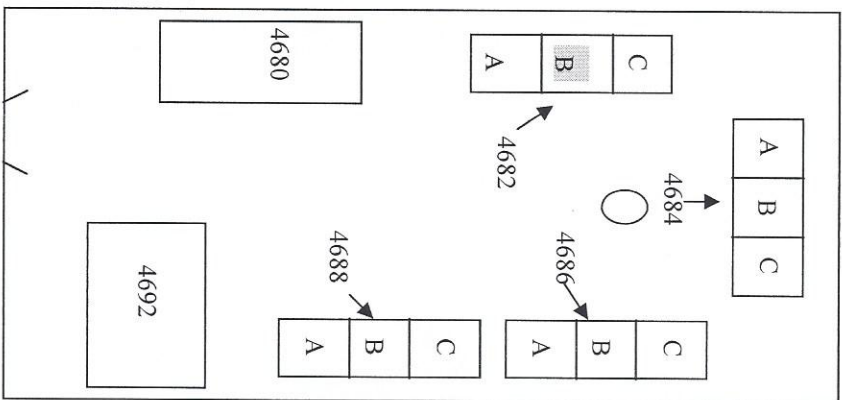

**UNIT LAYOUT: 4682 Main Unit B
Springfield, OR**

AVAILABLE NOW!

Unit 4682 B

NOTE: Not to Scale. All measurements are "approximate". User to verify dimensions, door, window, fixture locations, and any other information contained in this document as accurate or suitable for their use.